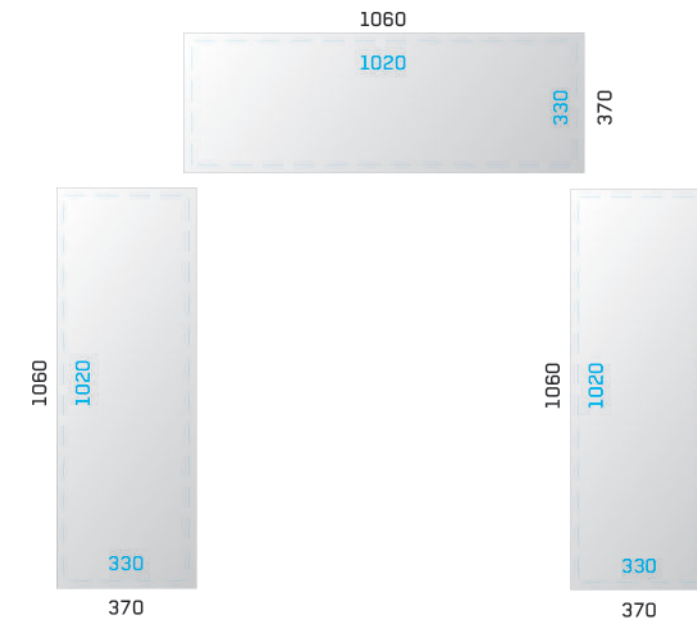

Die Druckdaten bitte wie folgt anlegen:
Druckfähige PDF, Maßstab 1:10
Auflösung mindestens 72dpi im Endformat
Alle Schriften in Pfade konvertiert
Format= Lightbox + 20mm umlaufende
Druckerweiterung, Farbraum CMYK

Please produce the print files as following:
Printable .pdf file, Scale 1:10
Resolution minimum 72dpi in final dimensions
All fonts converted to paths
Dimensions= Lightbox + 20mm circular print
extension, Color space CMYK

C.K.60.1020.1030 VISUALS

FRONT SAMBA
FRONT SAMBA

RÜCKSEITE BLANCO BLOCKOUT MIT ÖSE
BACKSIDE BLANCO BLOCKOUT WITH EYELET

C.UBF.1020.1030

OPTIONAL BRANDING MIT UMLAUFEND BEDRUCKTER FOLIE
OPTIONAL BRANDING PRINTED ALL AROUND ON VINYL

DRUCKDATEN SICHTBAR
DRUCKDATEI INKL. DRUCKERWEITERUNG
PRINT DATA VISIBLE
PRINT FILE INCL. PRINT EXTENSION

C O U N T E R // A P _ 8 0 P C

H / 1030 MM