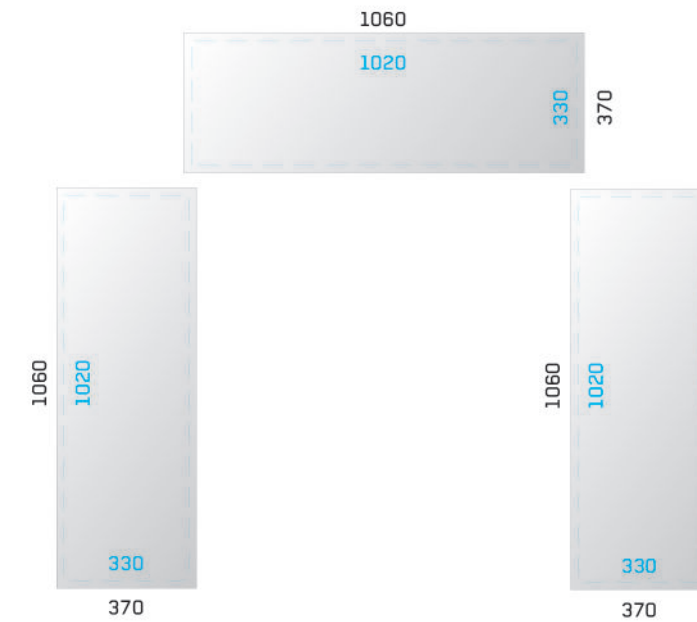

Die Druckdaten bitte wie folgt anlegen:
Druckfähige PDF, Maßstab 1:10
Auflösung mindestens 72dpi im Endformat
Alle Schriften in Pfade konvertiert
Format= Lightbox + 20mm umlaufende
Druckerweiterung, Farbraum CMYK

Please produce the print files as following:
Printable .pdf file, Scale 1:10
Resolution minimum 72dpi in final dimensions
All fonts converted to paths
Dimensions= Lightbox + 20mm circular print
extension, Color space CMYK

C.MT.60.1020.1030 VISUALS

FRONT SAMBA
FRONT SAMBA

RÜCKSEITE BLANCO BLOCKOUT MIT ÖSE
BACKSIDE BLANCO BLOCKOUT WITH EYELET

C.UBF.1020.1030

OPTIONAL BRANDING MIT UMLAUFEND BEDRUCKTER FOLIE
OPTIONAL BRANDING PRINTED ALL AROUND ON VINYL

DRUCKDATEN SICHTBAR
DRUCKDATEI INKL. DRUCKERWEITERUNG
PRINT DATA VISIBLE
PRINT FILE INCL. PRINT EXTENSION